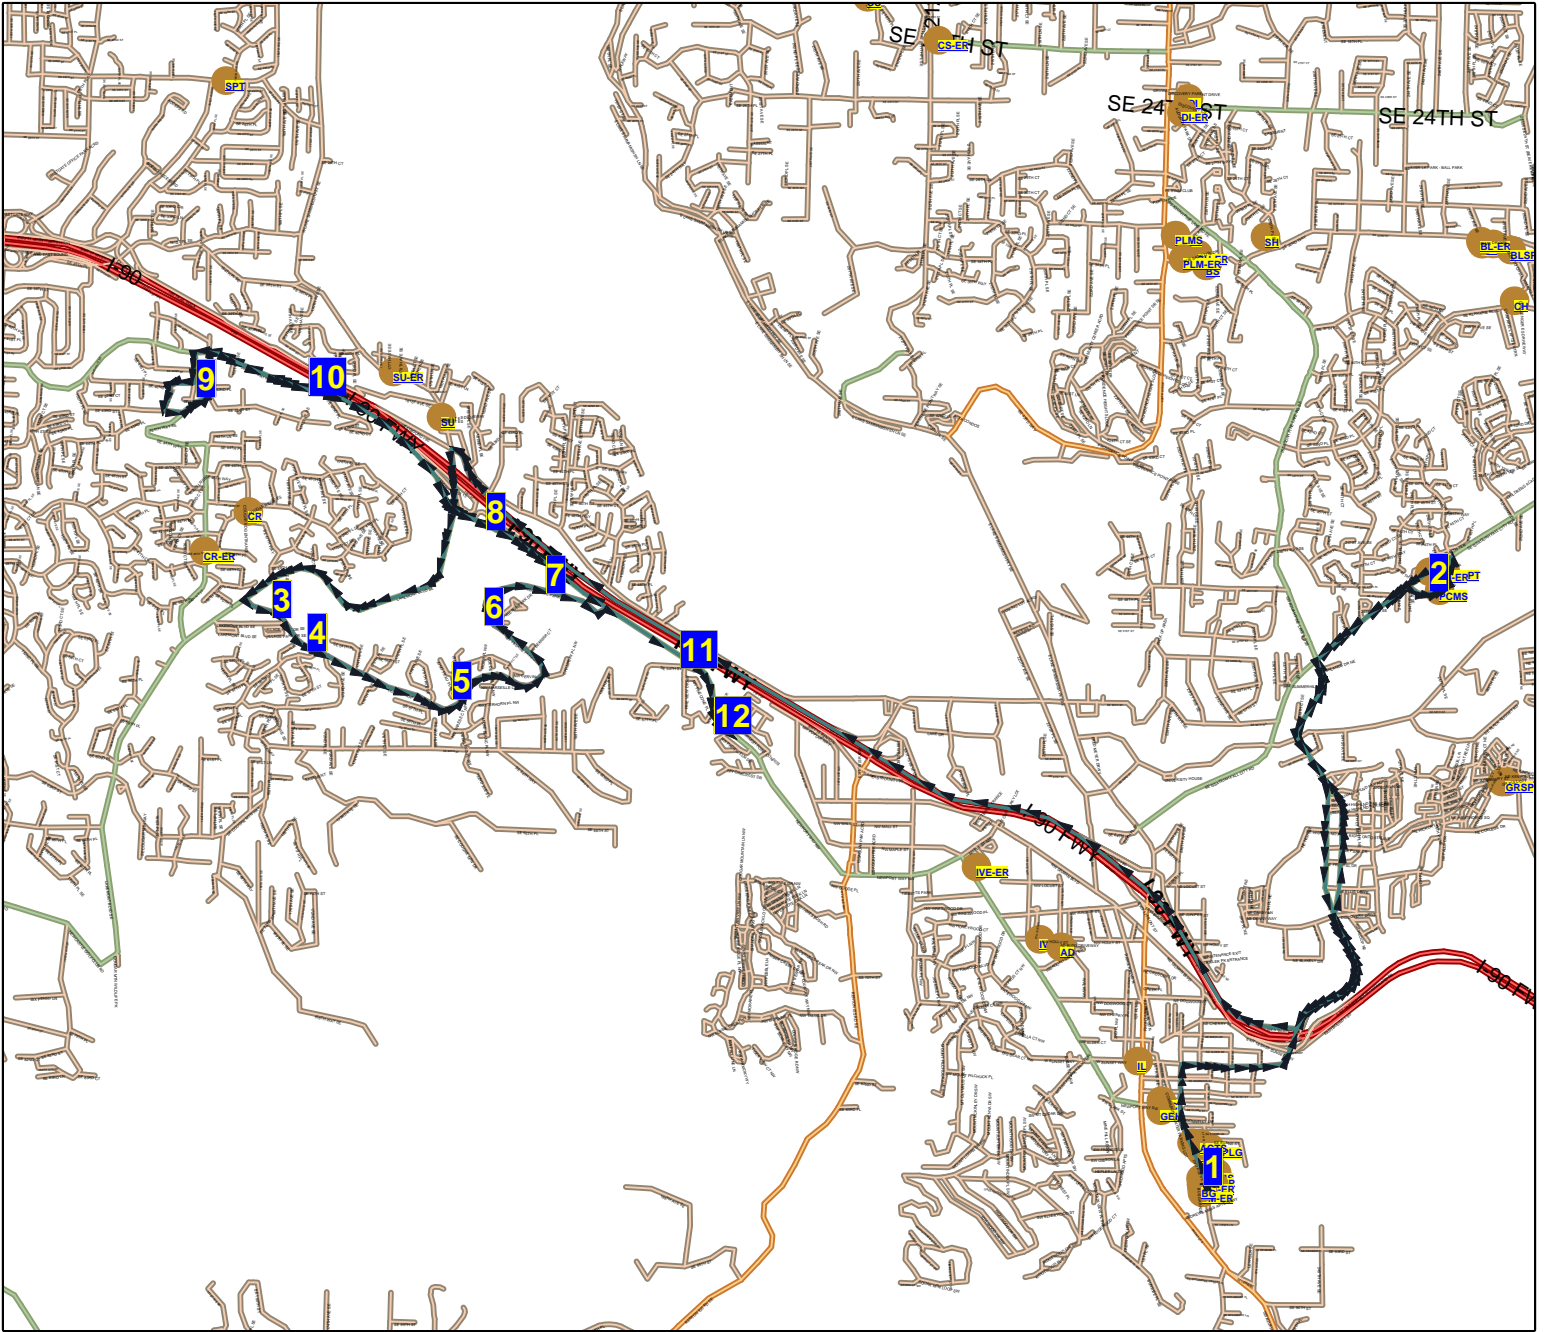

Issaquah School District 411 Route Map

Route: **36EDA**
 Vehicle: **2**
 Anchor: **IHS**
 Depart Time: **3:30 PM**
 Dropoffs: **0**
 Distance: **20.30 mi.**

Desc: **PCMS EDA 2**
 Driver: **CLARK, ALAN**
 Max Load: **0**
 End Time: **4:15 PM**
 Transfers On: **0**
 Transfers Off: **0**
 Days: **MTH Display Day:M**