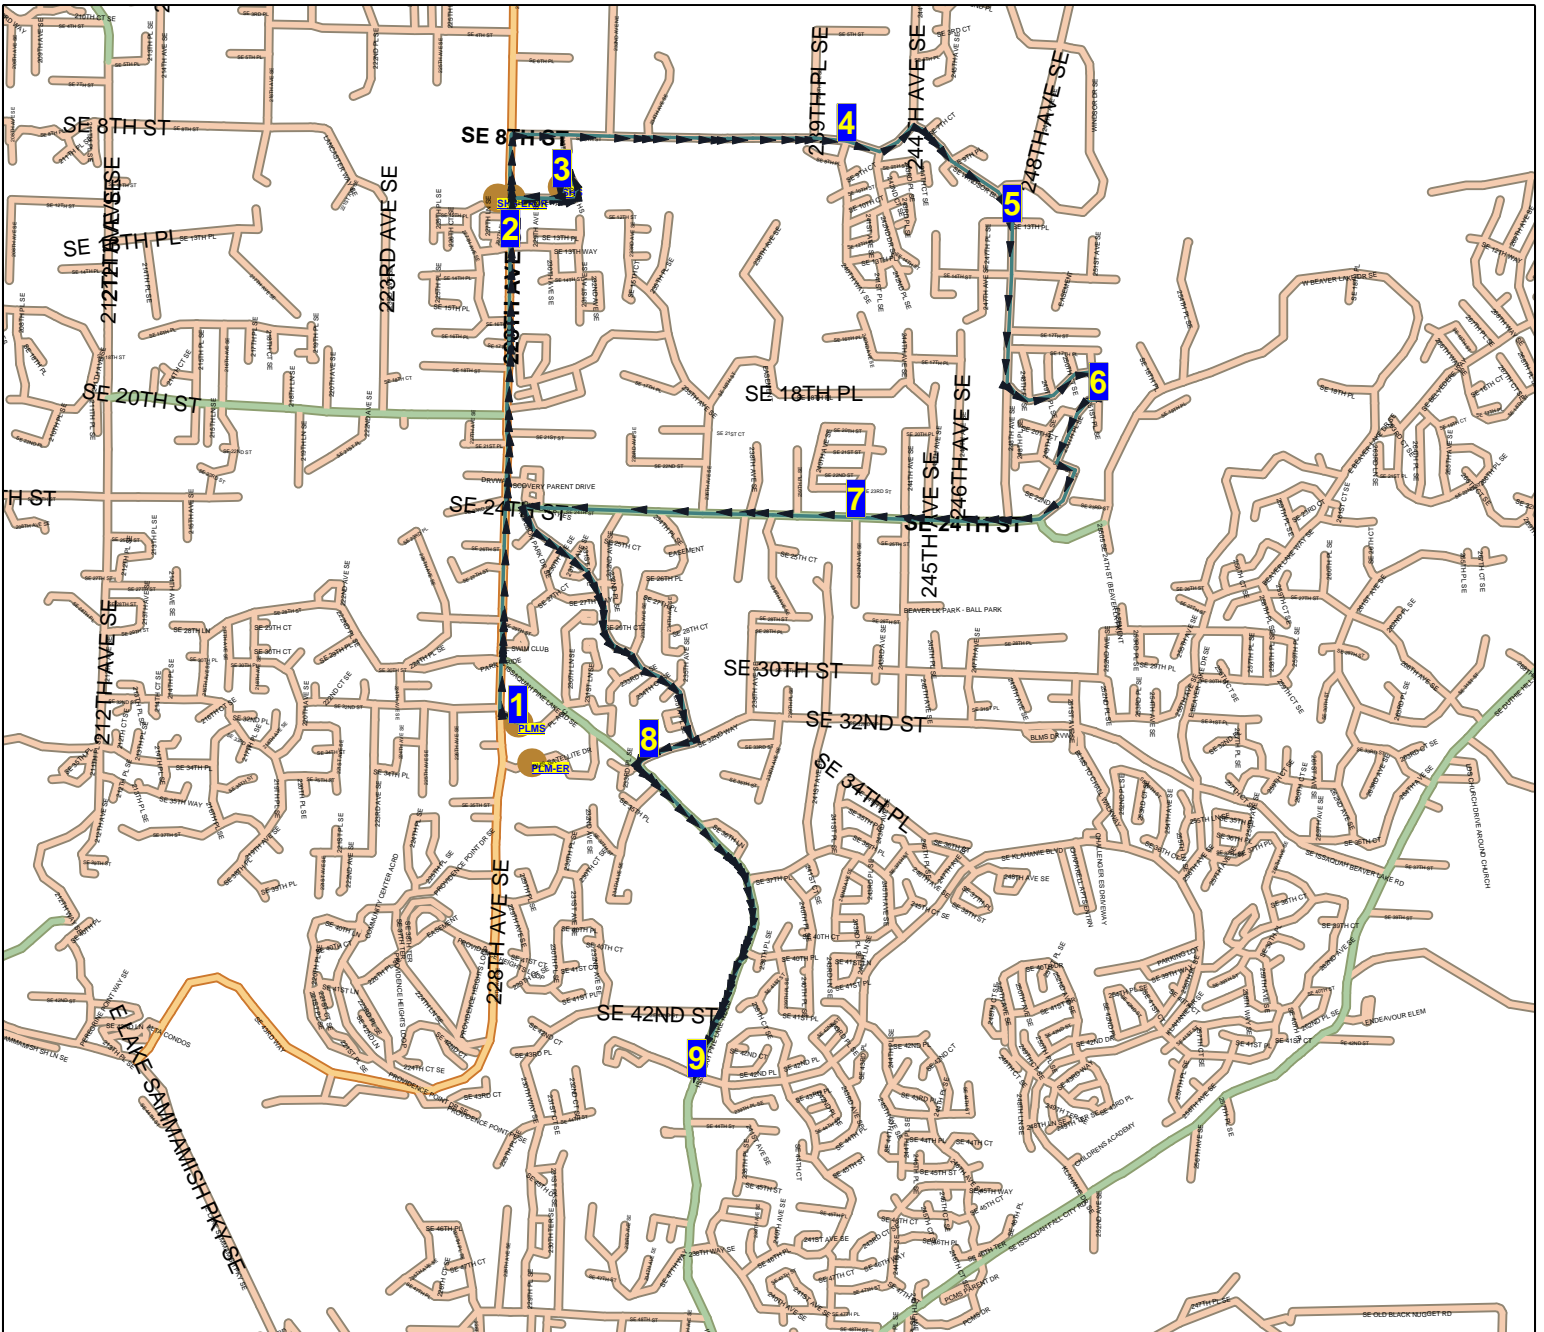

Issaquah School District 411 Route Map

Route: **93EDA**
 Vehicle: **35**
 Anchor: **PLMS**
 Depart Time: **3:45 PM**
 Dropoffs: **0**
 Distance: **7.61 mi.**

Desc: **PLMS/SK EDA 1**
 Driver: **Williams, Matt**
 Max Load: **0**
 End Time: **4:07 PM**
 Transfers On: **0**
 Transfers Off: **0**
 Days: **MTH Display Day:M**