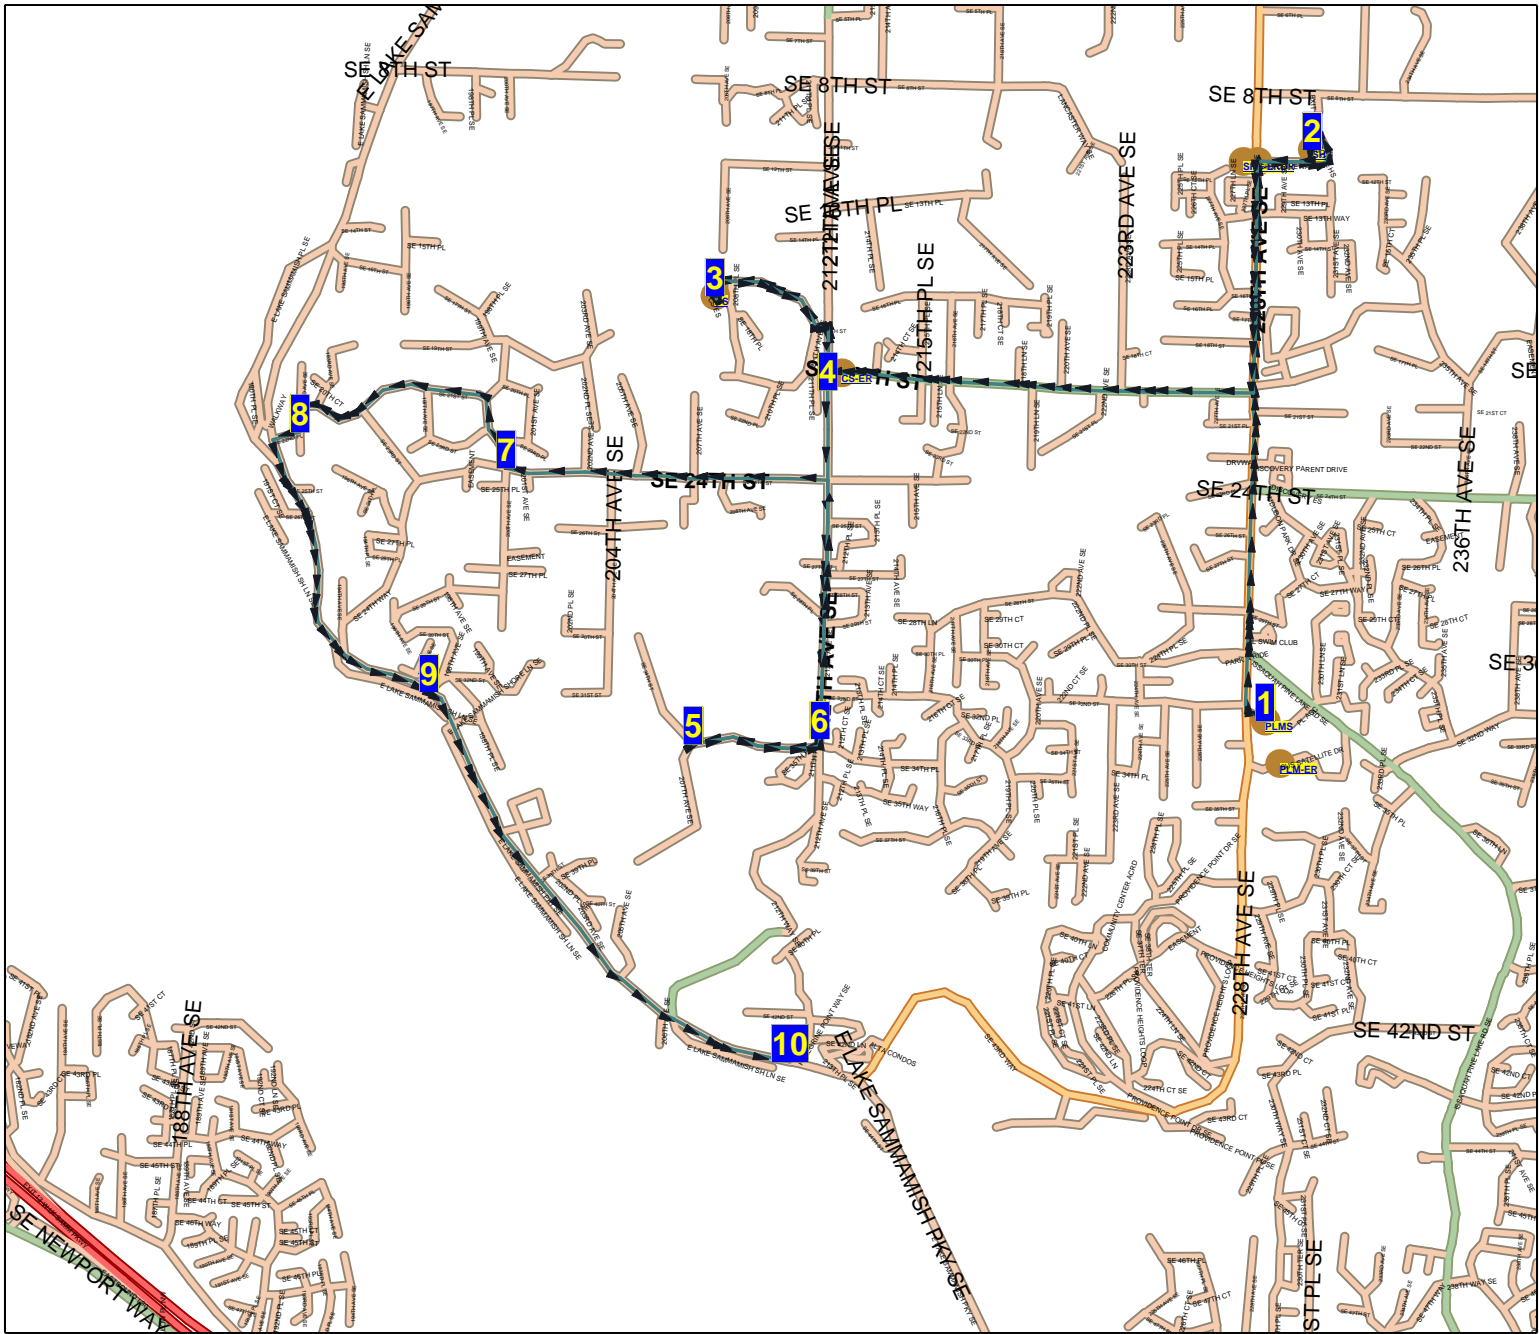

**Issaquah School District 411  
Route Map**

Route: **91EDA**  
 Vehicle: **144**  
 Anchor: **PLMS**  
 Depart Time: **3:45 PM**  
 Dropoffs: **0**  
 Distance: **10.03 mi.**

Desc: **PLMS/SK EDA 2**  
 Driver: **Crook, Don**  
 Max Load: **0**  
 End Time: **4:13 PM**  
 Transfers On: **0**  
 Transfers Off: **0**  
 Days: **MTH Display Day:M**