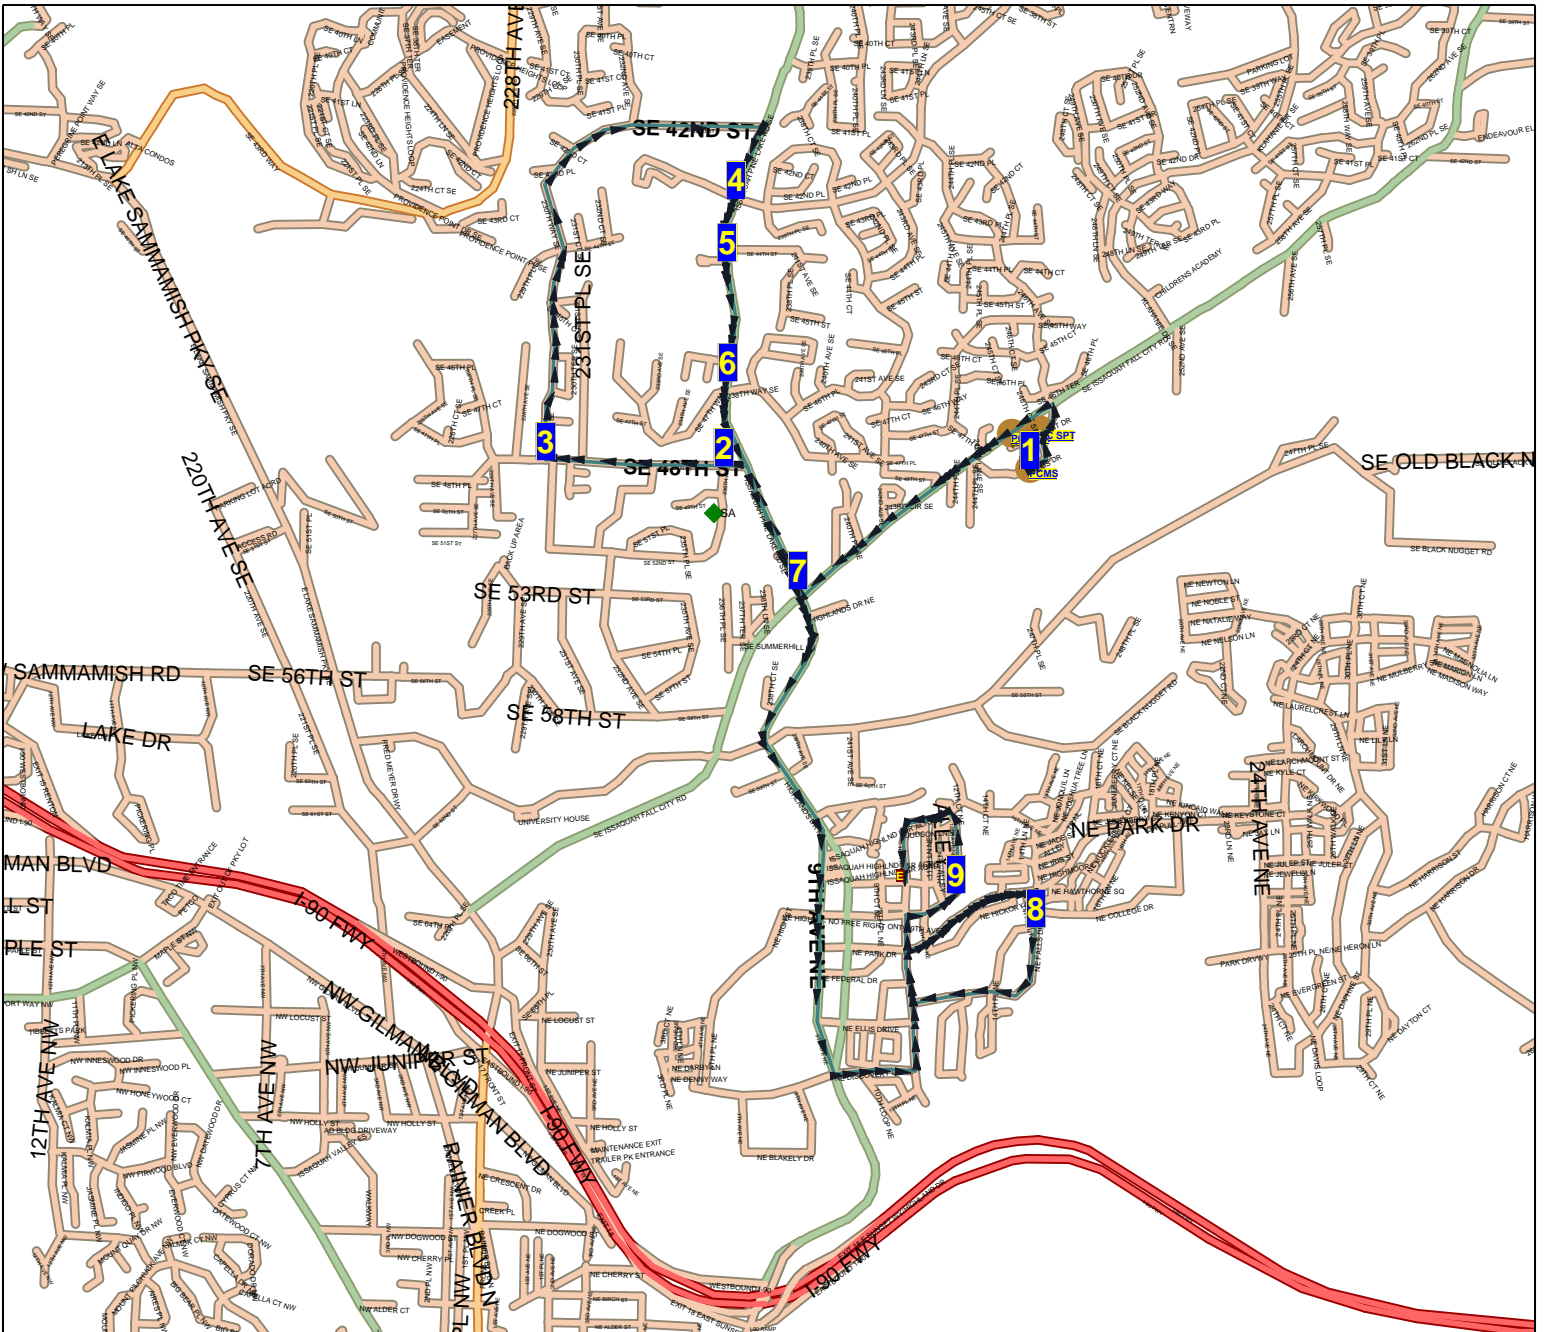

# Issaquah School District 411 Route Map

Route: **82 EDA**  
 Vehicle: **22**  
 Anchor: **PCMS**  
 Depart Time: **3:45 PM**  
 Dropoffs: **0**  
 Distance: **7.28 mi.**

Desc: **PCMS EDA 4**  
 Driver: **Ko, Daniel**  
 Max Load: **0**  
 End Time: **4:05 PM**  
 Transfers On: **0**  
 Transfers Off: **0**  
 Days: **MTH Display Day:M**