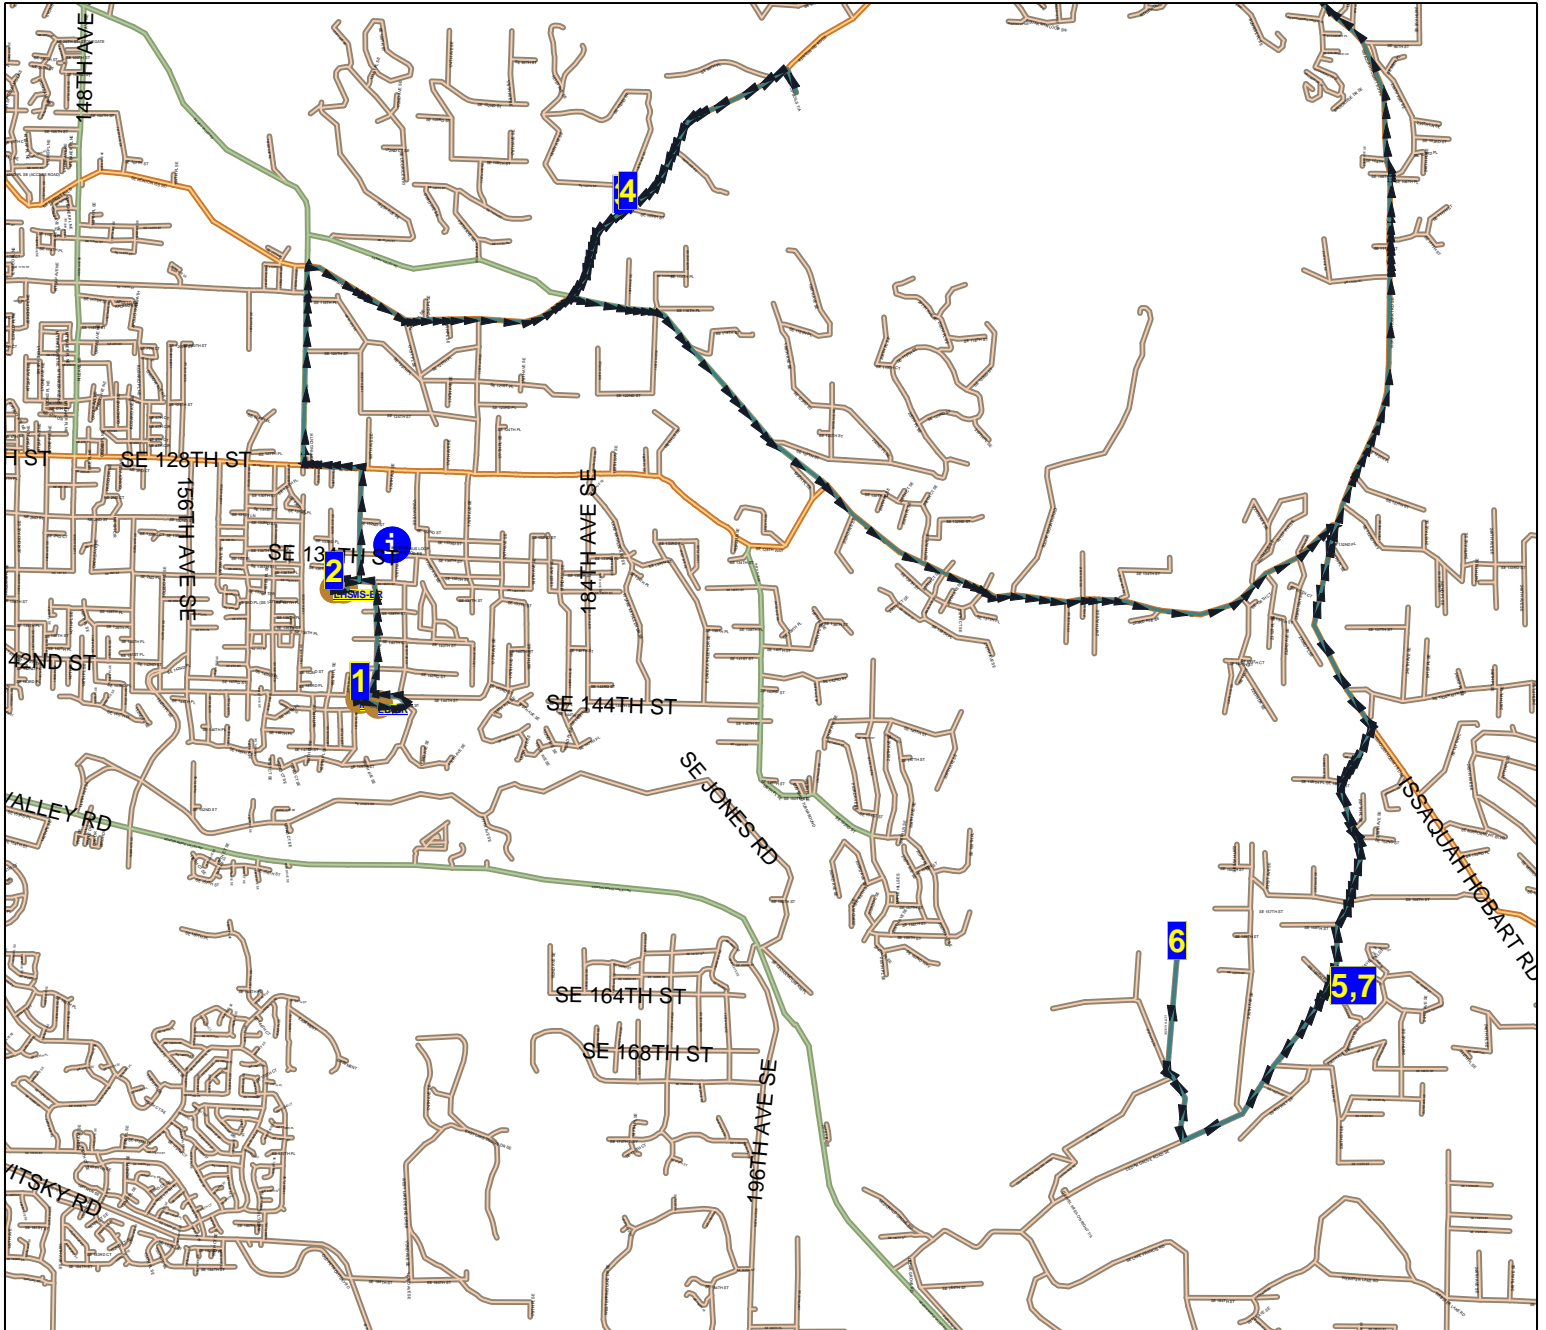

Issaquah School District 411 Route Map

Route: **76EDA**
 Vehicle: **73**
 Anchor: **MMS**
 Depart Time: **4:00 PM**
 Dropoffs: **0**
 Distance: **21.71 mi.**

Desc: **MW/LB EDA 5**
 Driver: **McArthur, Lynn**
 Max Load: **0**
 End Time: **4:56 PM**
 Transfers On: **0**
 Transfers Off: **0**
 Days: **MTH Display Day:M**