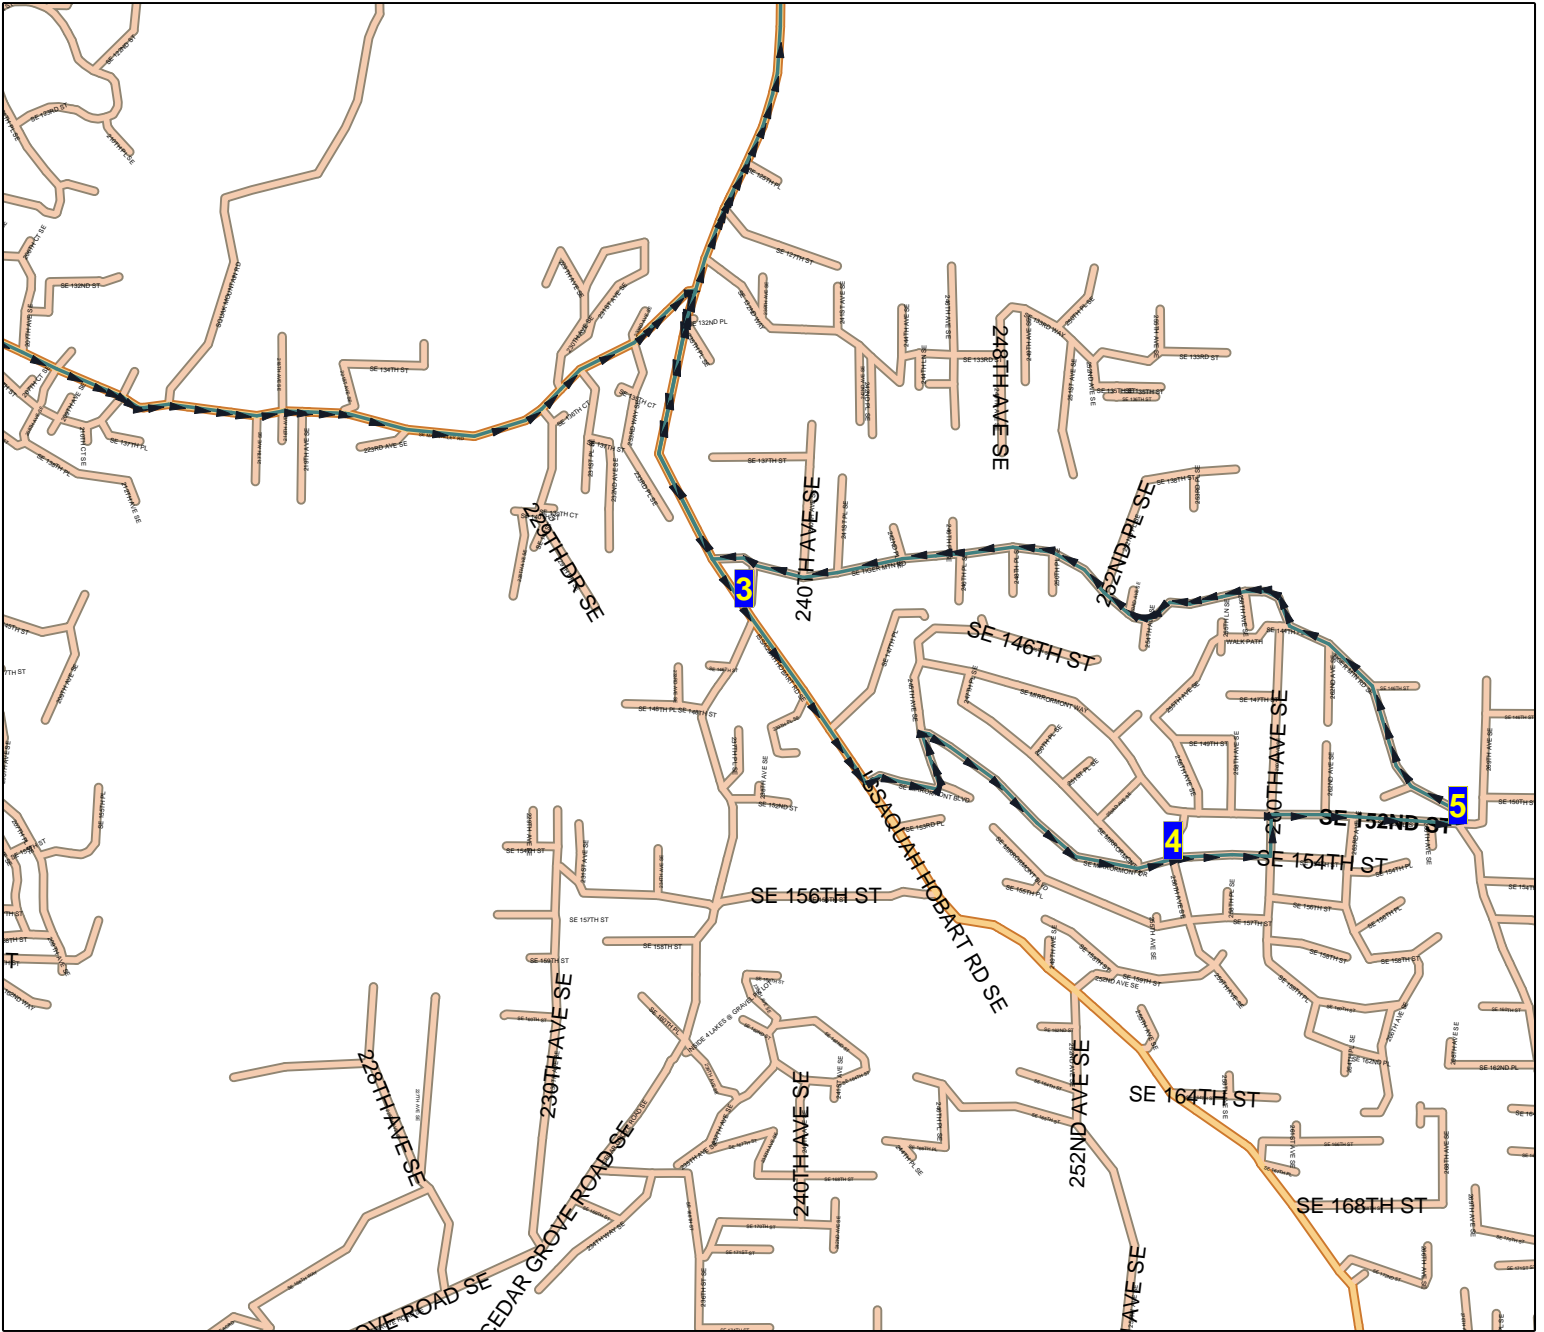

# Issaquah School District 411 Route Map

Route: **75EDA**  
 Vehicle: **158**  
 Anchor: **MMS**  
 Depart Time: **4:00 PM**  
 Dropoffs: **0**  
 Distance: **15.98 mi.**

Desc: **MW/LB EDA 2**  
 Driver: **Godfrey, Paula**  
 Max Load: **0**  
 End Time: **4:41 PM**  
 Transfers On: **0**  
 Transfers Off: **0**  
 Days: **MTH Display Day:M**