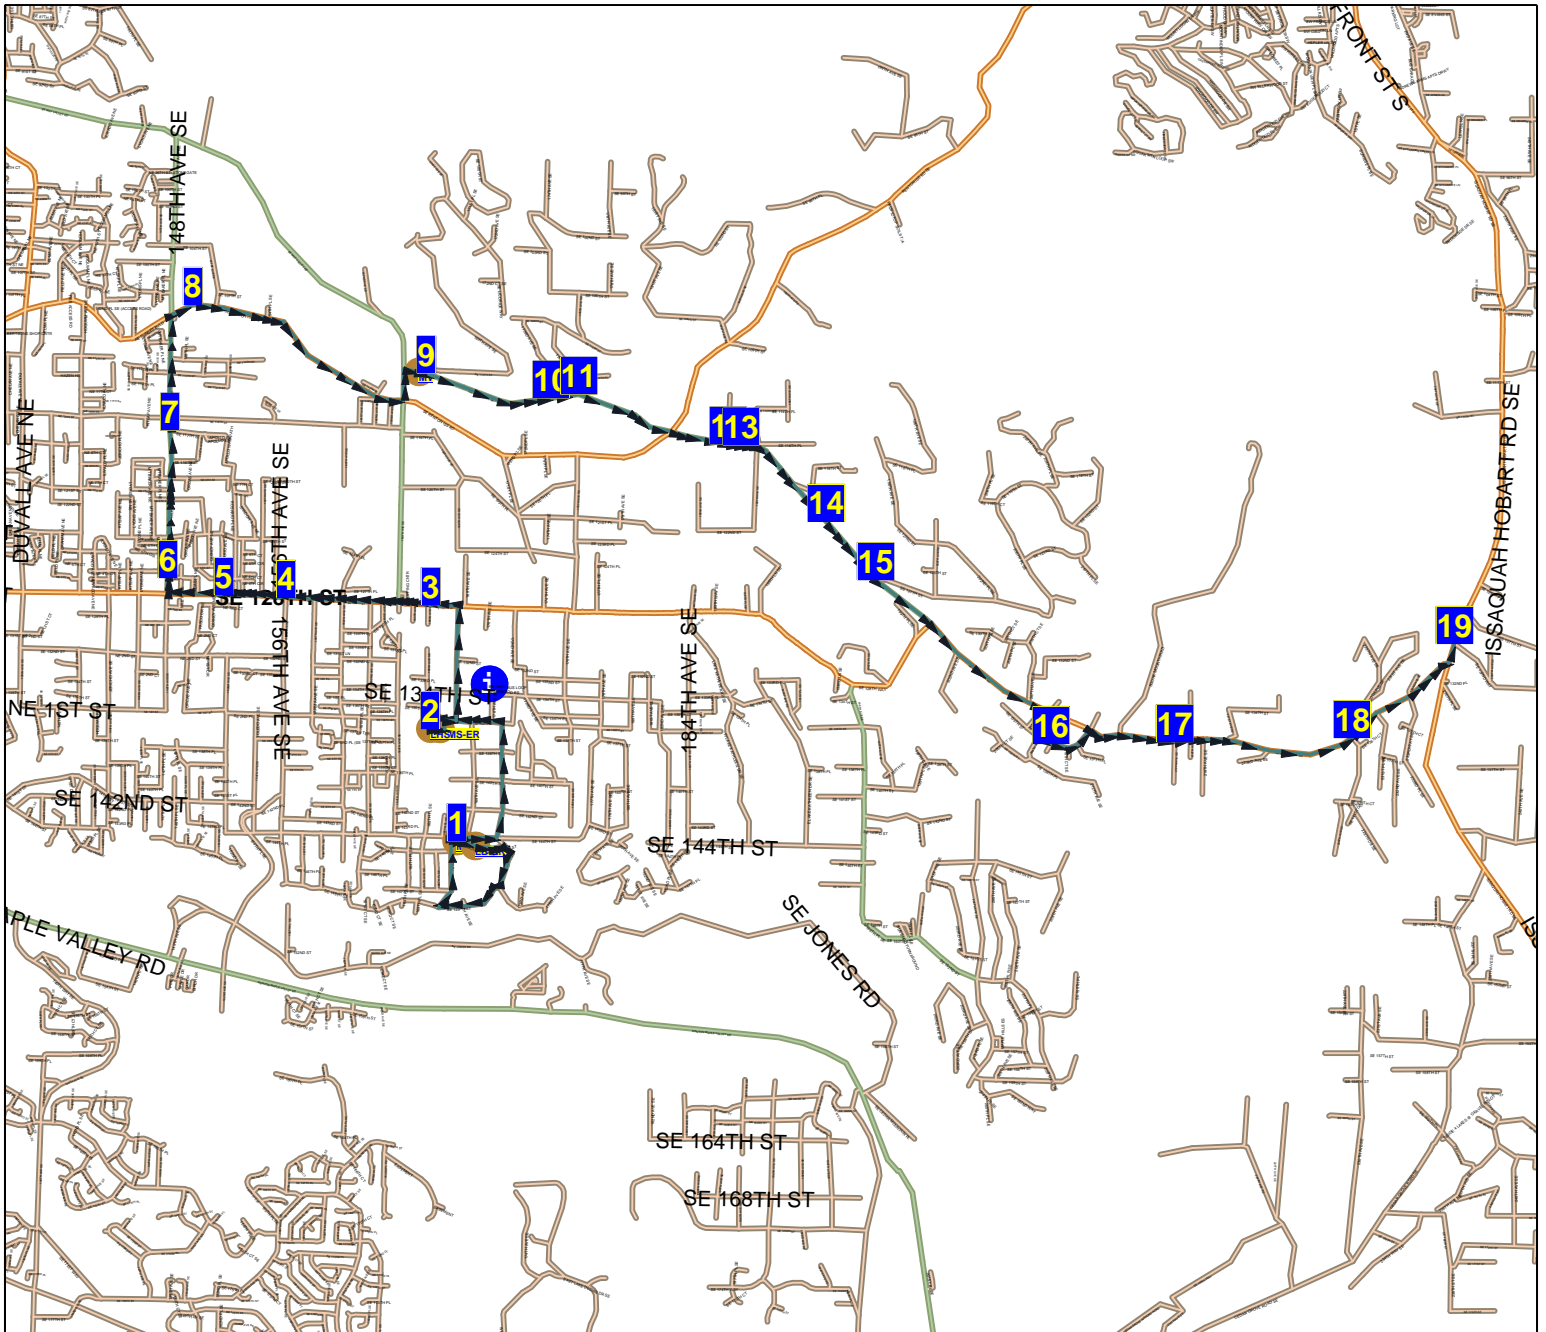

# Issaquah School District 411 Route Map

Route: **73EDA**  
 Vehicle: **157**  
 Anchor: **MMS**  
 Depart Time: **4:00 PM**  
 Dropoffs: **0**  
 Distance: **11.78 mi.**

Desc: **MW/LB EDA 4**  
 Driver: **Kolden, Paul**  
 Max Load: **0**  
 End Time: **4:29 PM**  
 Transfers On: **0**  
 Transfers Off: **0**  
 Days: **MTH Display Day:M**