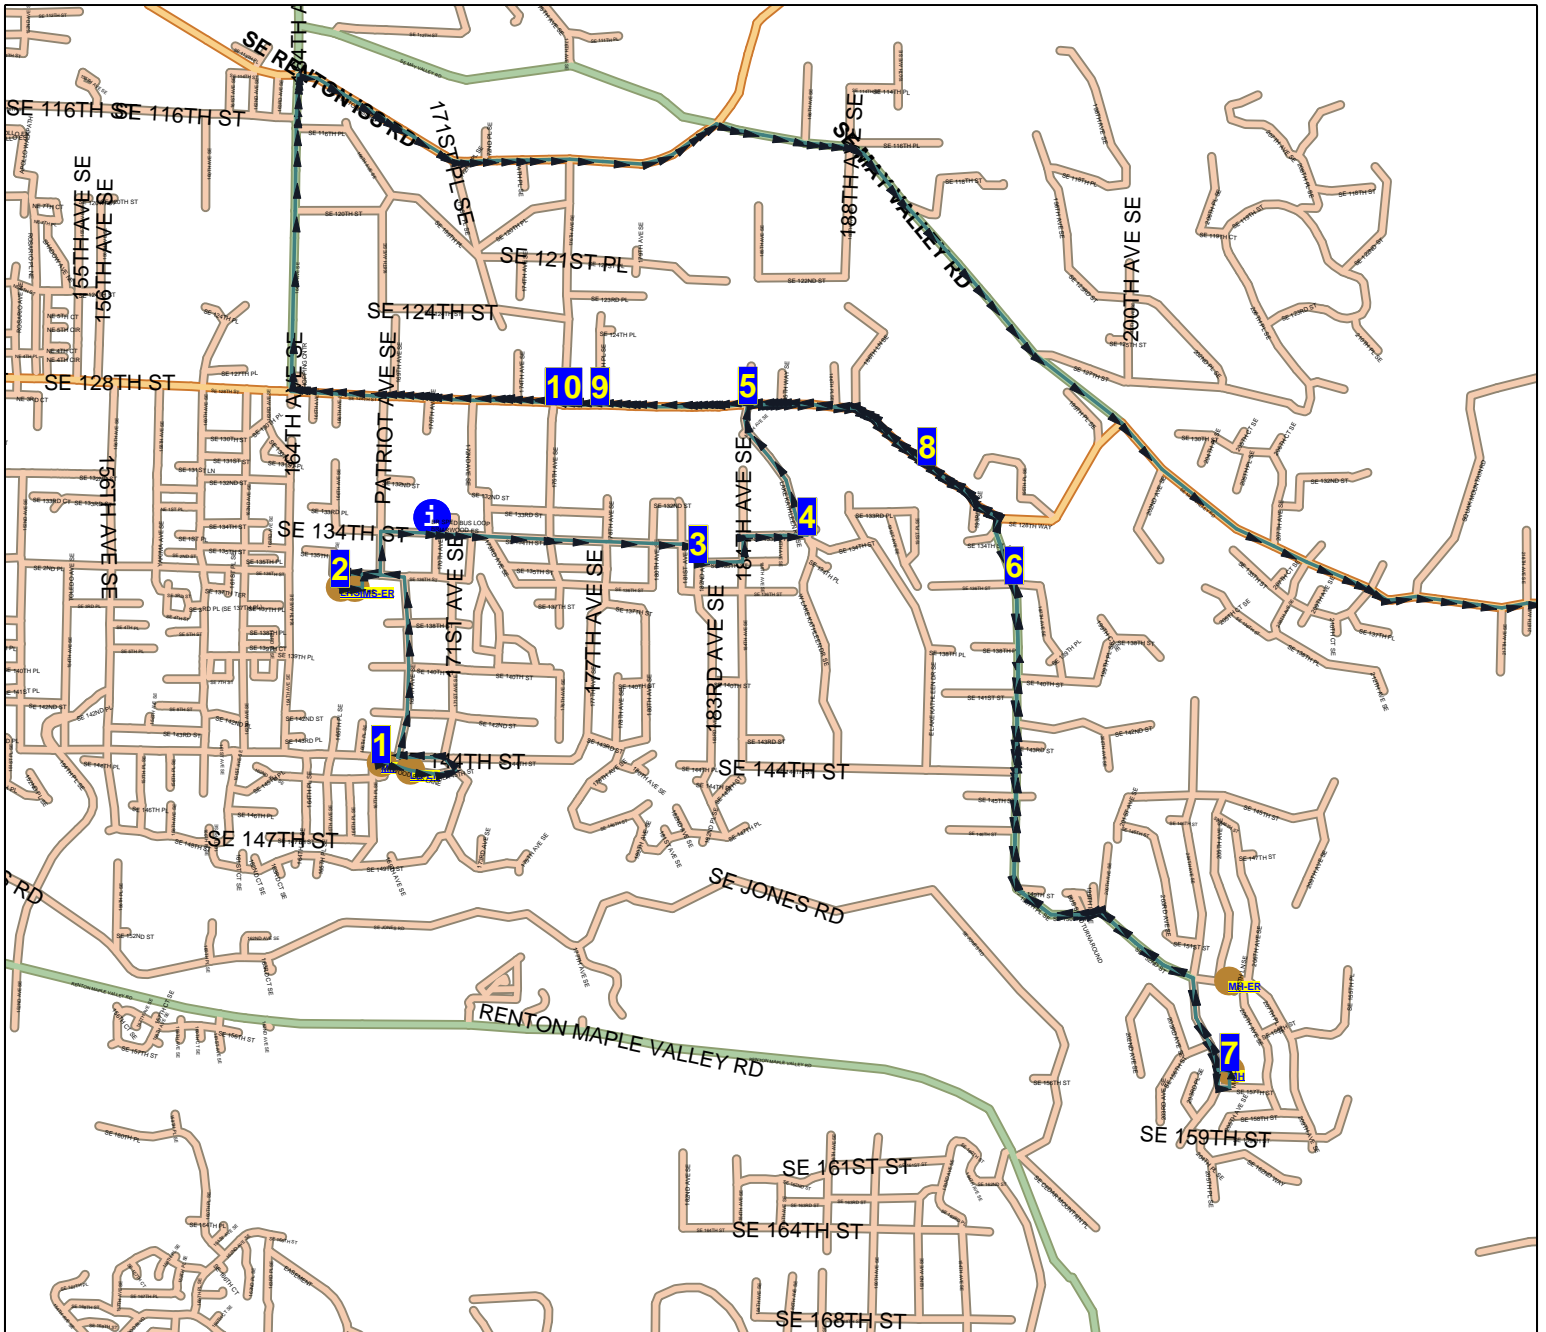

Issaquah School District 411 Route Map

Route: **64EDA**
 Vehicle: **163**
 Anchor: **MMS**
 Depart Time: **4:00 PM**
 Dropoffs: **0**
 Distance: **18.57 mi.**

Desc: **MW/LB EDA 3**
 Driver: **Isaac, Kathy**
 Max Load: **0**
 End Time: **4:51 PM**
 Transfers On: **0**
 Transfers Off: **0**
 Days: **MTH Display Day:M**