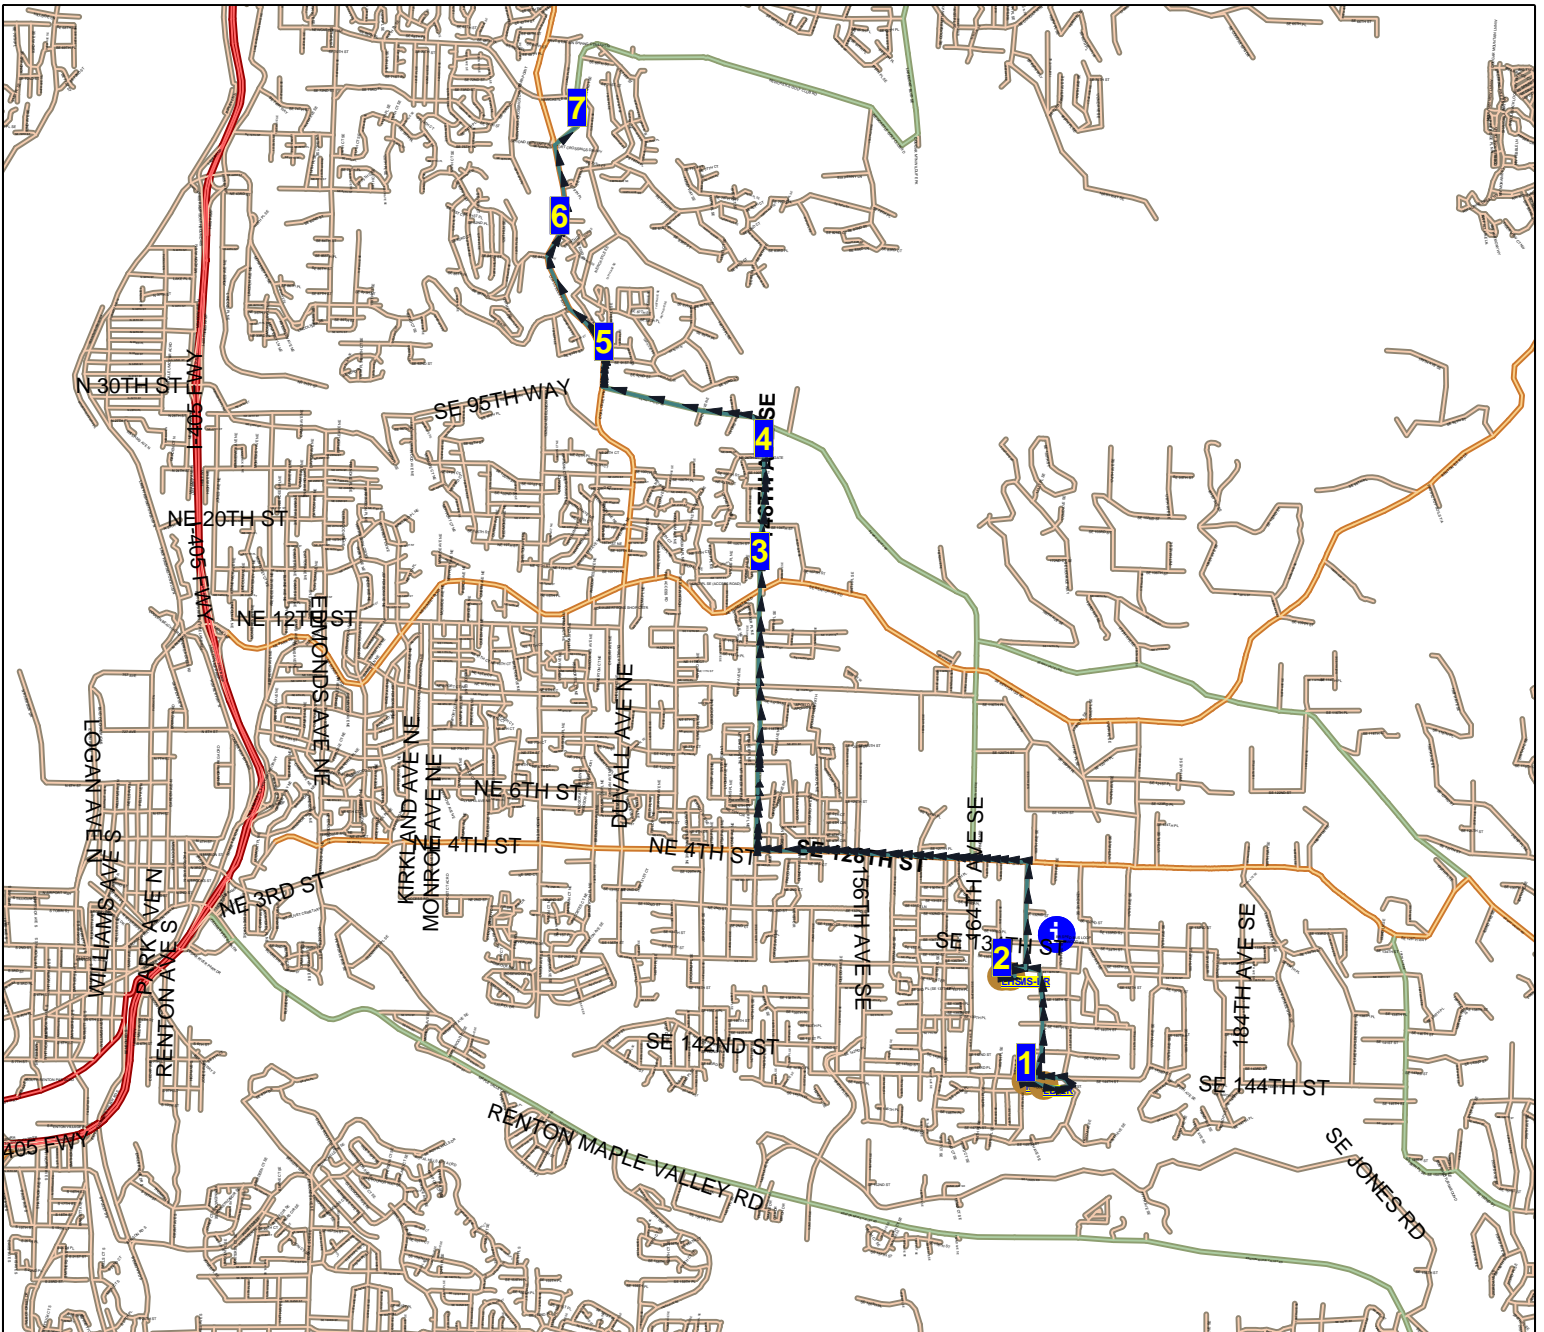

Issaquah School District 411 Route Map

Route: **63EDA**
 Vehicle: **160**
 Anchor: **MMS**
 Depart Time: **4:01 PM**
 Dropoffs: **0**
 Distance: **7.01 mi.**

Desc: **MW/LB EDA1**
 Driver: **Katzer, Diane**
 Max Load: **0**
 End Time: **4:20 PM**
 Transfers On: **0**
 Transfers Off: **0**
 Days: **MTH Display Day:M**