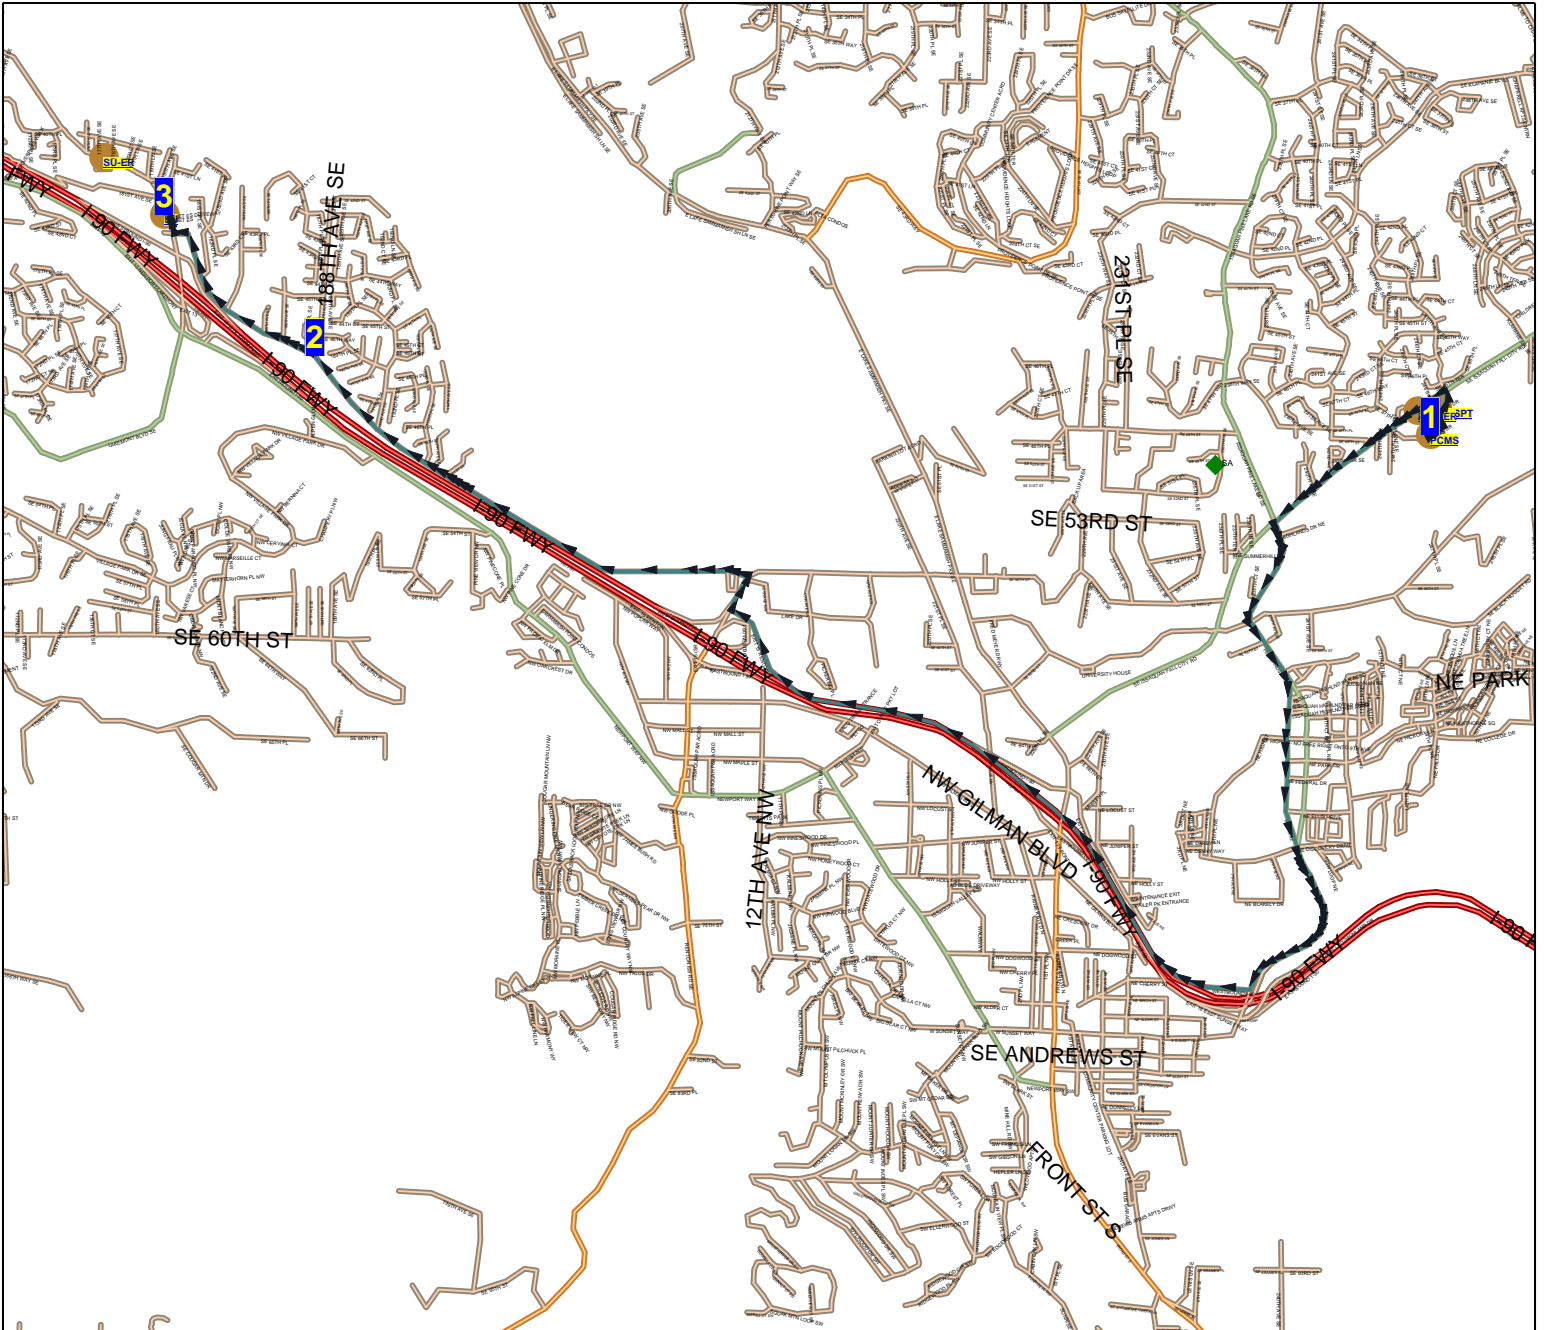

Issaquah School District 411 Route Map

Route: **35EDA**
Vehicle: **161**
Anchor: **PCMS**
Depart Time: **3:45 PM**
Dropoffs: **0**
Distance: **7.49 mi.**

Desc: **PCMS EDA 1**
Driver: **Swett, Linda**
Max Load: **0**
End Time: **4:05 PM**
Transfers On: **0**
Transfers Off: **0**
Days: **MTH Display Day:M**