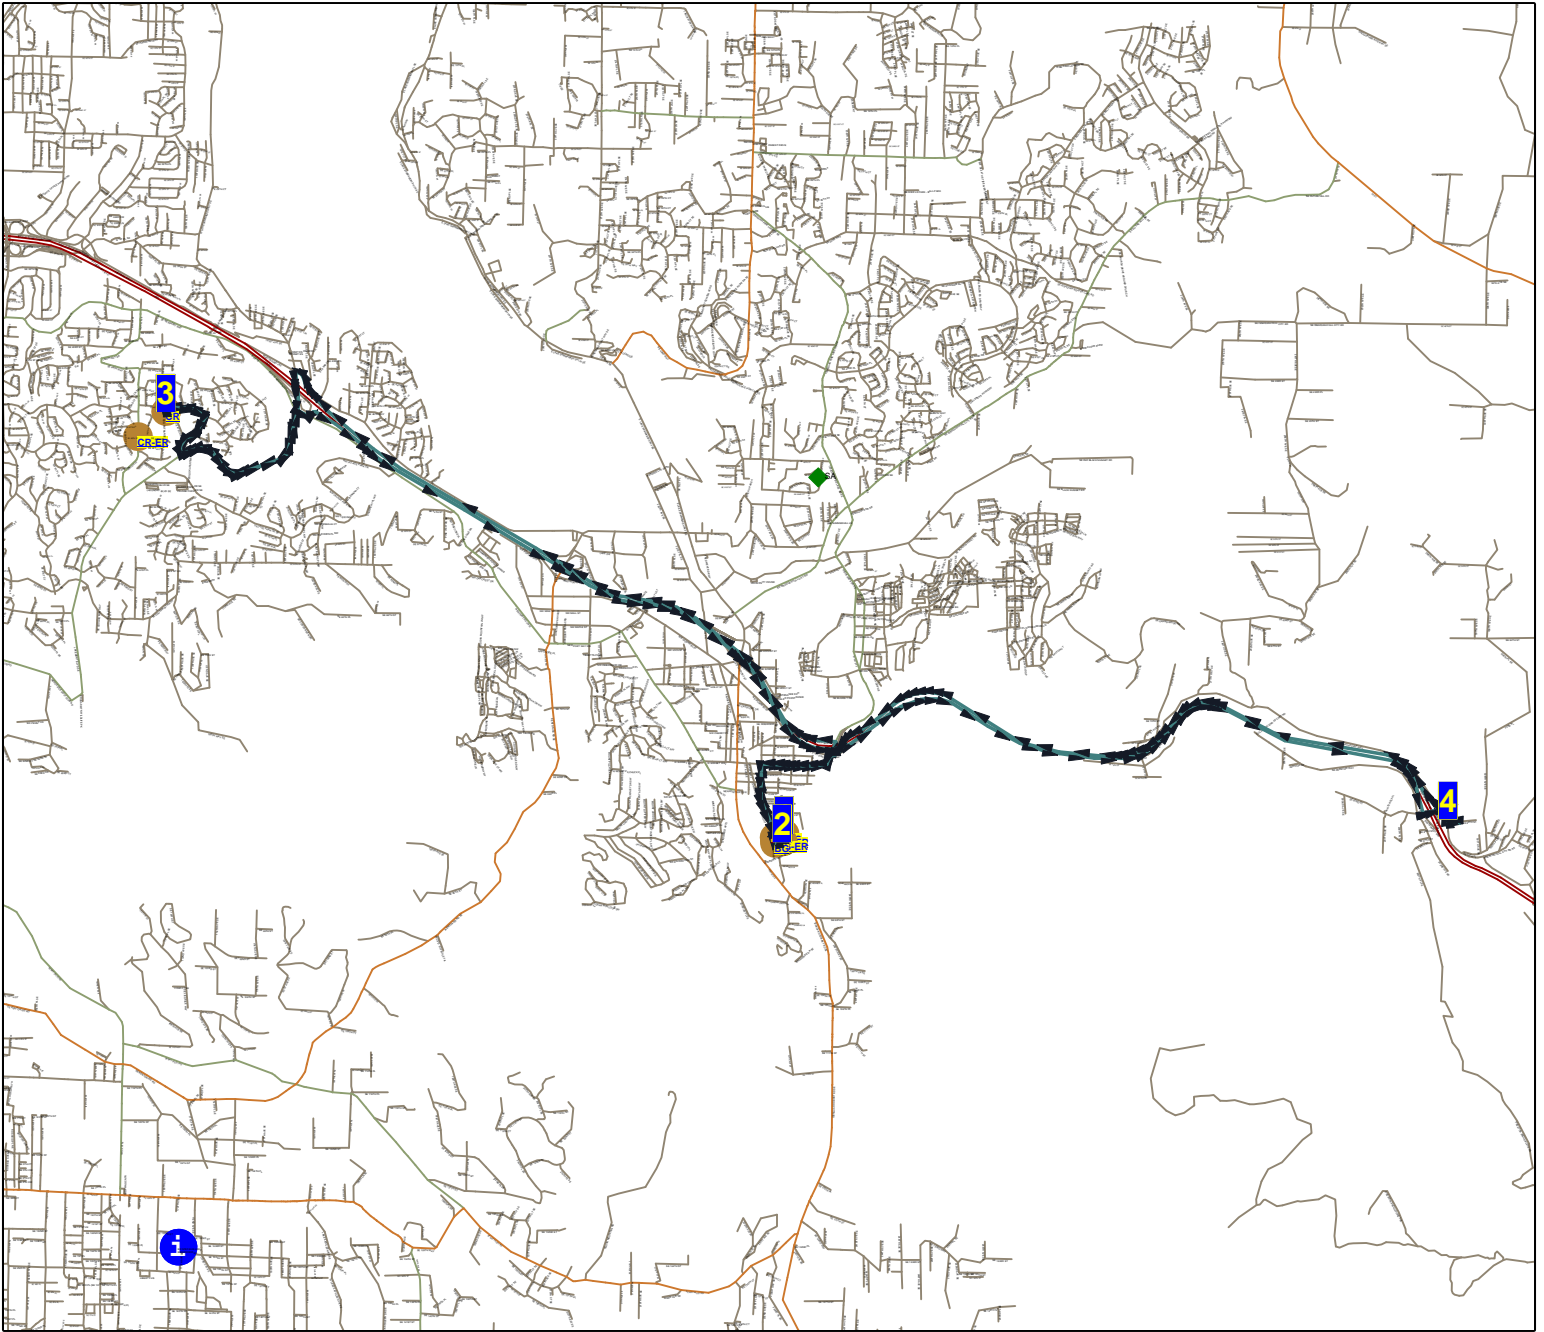

# Issaquah School District 411 Route Map

Route: **17EDA**  
Vehicle: **86**  
Anchor: **IMS**  
Depart Time: **3:50 PM**  
Dropoffs: **0**  
Distance: **24.38 mi.**

Desc: **IMS/IH EDA 3**  
Driver: **Bailey, Andrew**  
Max Load: **0**  
End Time: **4:34 PM**  
Transfers On: **0**  
Transfers Off: **0**  
Days: **MTH Display Day:M**