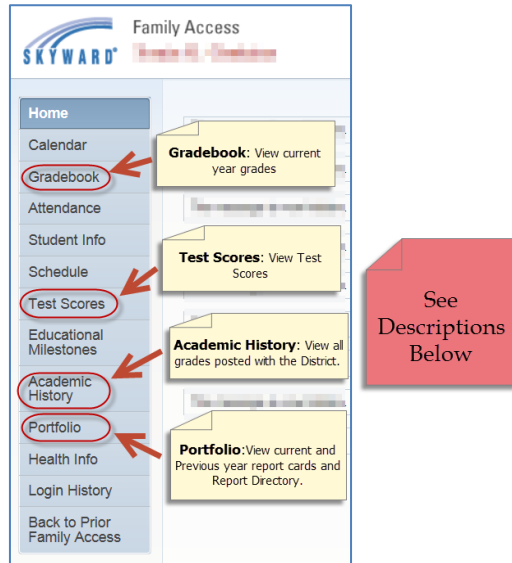

# Navigating the New Look of Family Access

## 1. Gradebook:

- a. View current year grades only.
- b. Ability to setup Display Option to view 'All terms' or 'Current Term only'.

## 2. Test Scores:

- a. View Test Scores

## 3. Academic History:

- a. View Middle School and High School Grades posted.